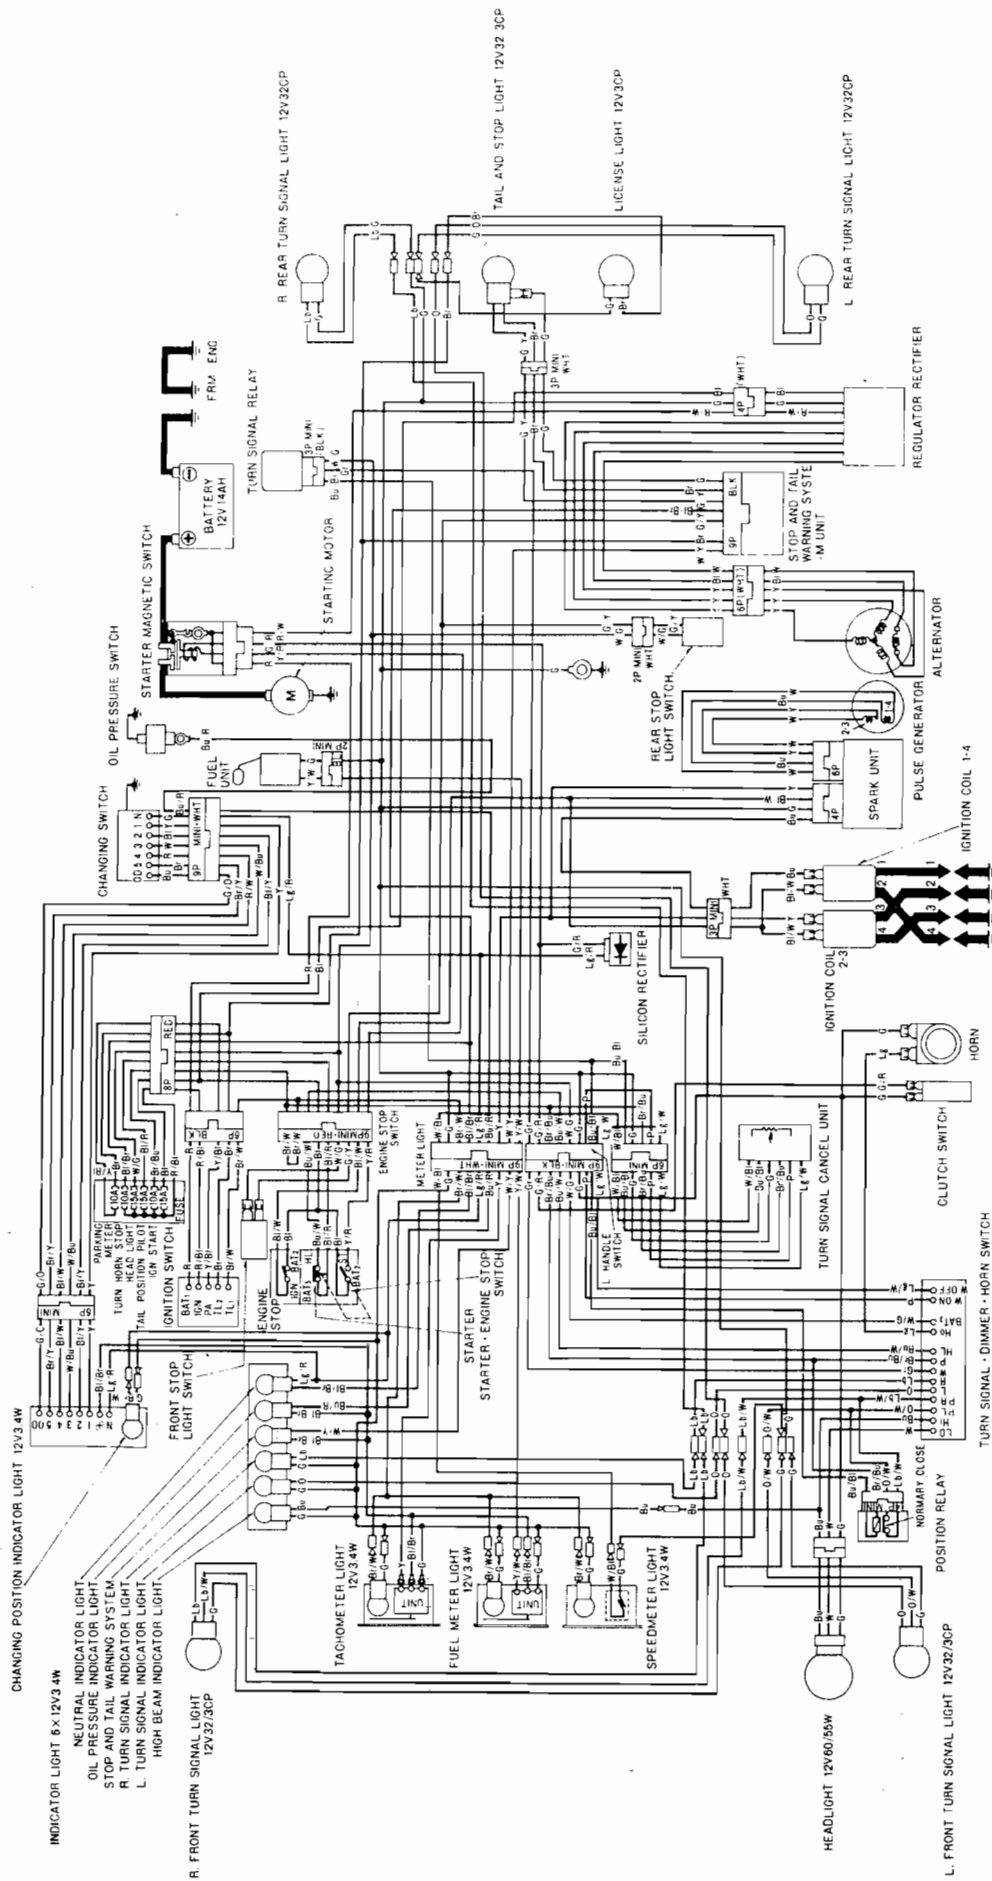

# 22. WIRING DIAGRAM

- Bl .....Black
- Y .....Yellow
- Bu .....Blue
- Lb .....Light Blue
- G .....Green
- Lg .....Light Green
- R .....Red
- P .....Pink
- W .....White
- Br .....Brown
- O .....Orange
- Lt .....Light
- Pk .....Pink
- Gr .....Grey

IGNITION SWITCH	BAT	IGN	TL	TL	P	LOCK
ENGINE STOP SWITCH	IGN	BATS	OFF	RUN	OFF	
STARTER SWITCH	BAT2	ST	HL	BATS	FREE	PUSH
DIMMER SWITCH	HL	LD	HL	HL	FREE	PUSH
HORN SWITCH	HL	BAT2	FREE	PUSH		
TURN SIGNAL SWITCH	W	R	L	P	P	L
	W	R	L	P	P	L
	W	R	L	P	P	L
	W	R	L	P	P	L