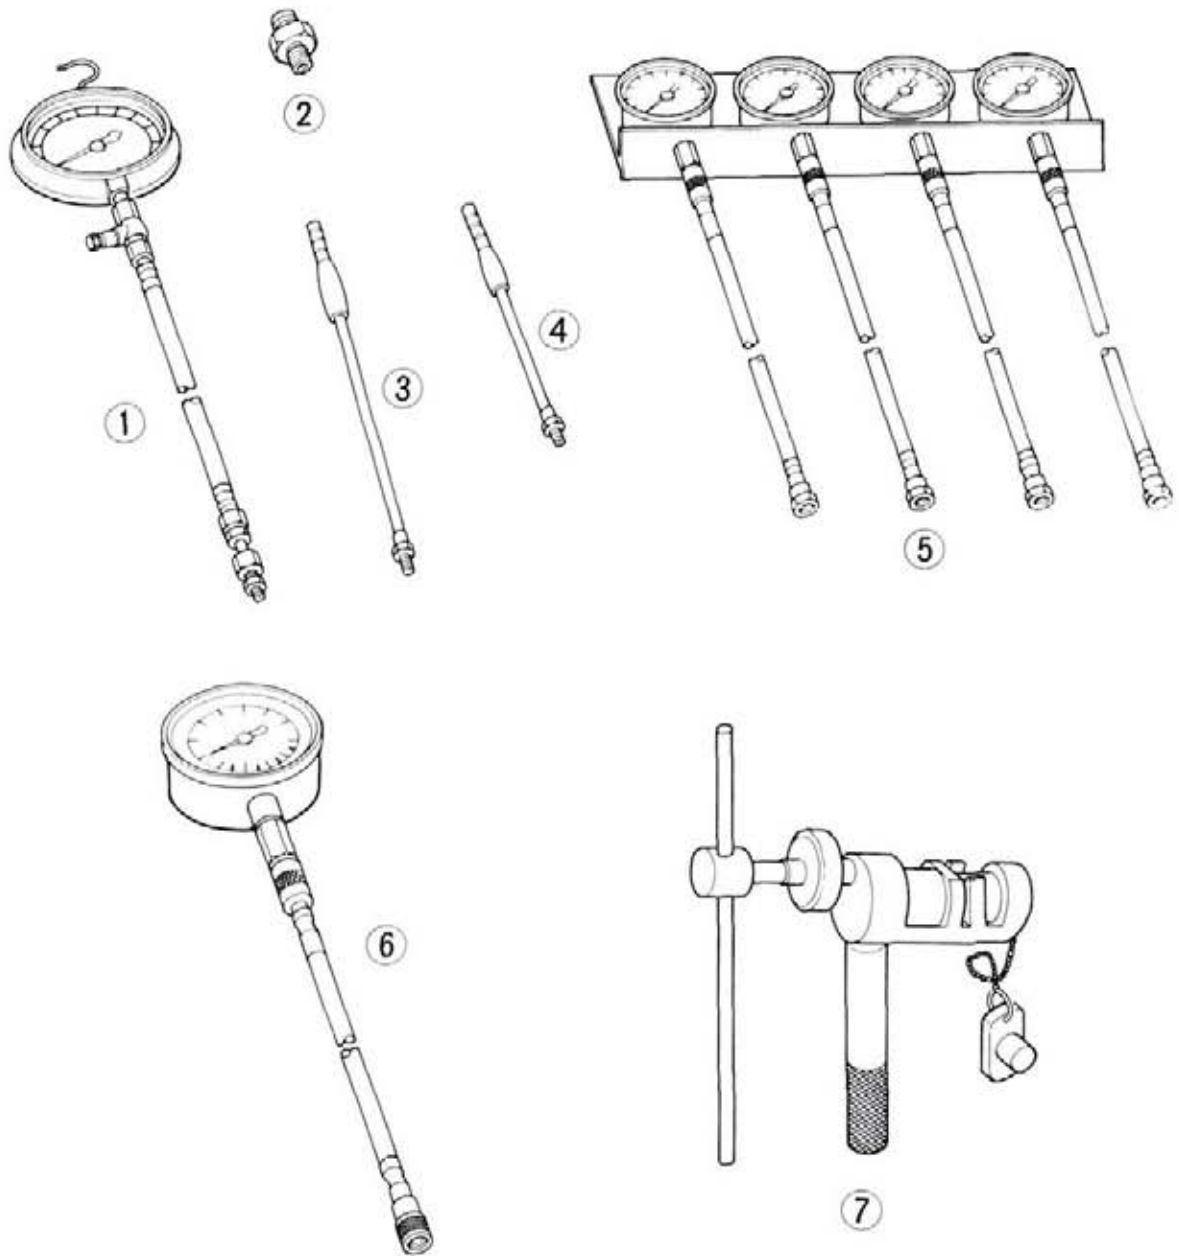

GAUGES AND ATTACHMENT

Ref. No.	TOOL No.	DESCRIPTION
①	07506-3000000	Oil pressure gauge (10 kg)
②	07510-3000000	Oil pressure gauge adaptor
③	07510-3000100	Vacuum gauge attachment (A) (2 pcs)
④	07510-3000200	Vacuum gauge attachment (B) (2 pcs)
⑤	07504-3000100	Vacuum gauge set (4 pcs)
⑥	07504-3000200	Vacuum gauge (1pcs)
⑦	07975-3000001	Joint tool set