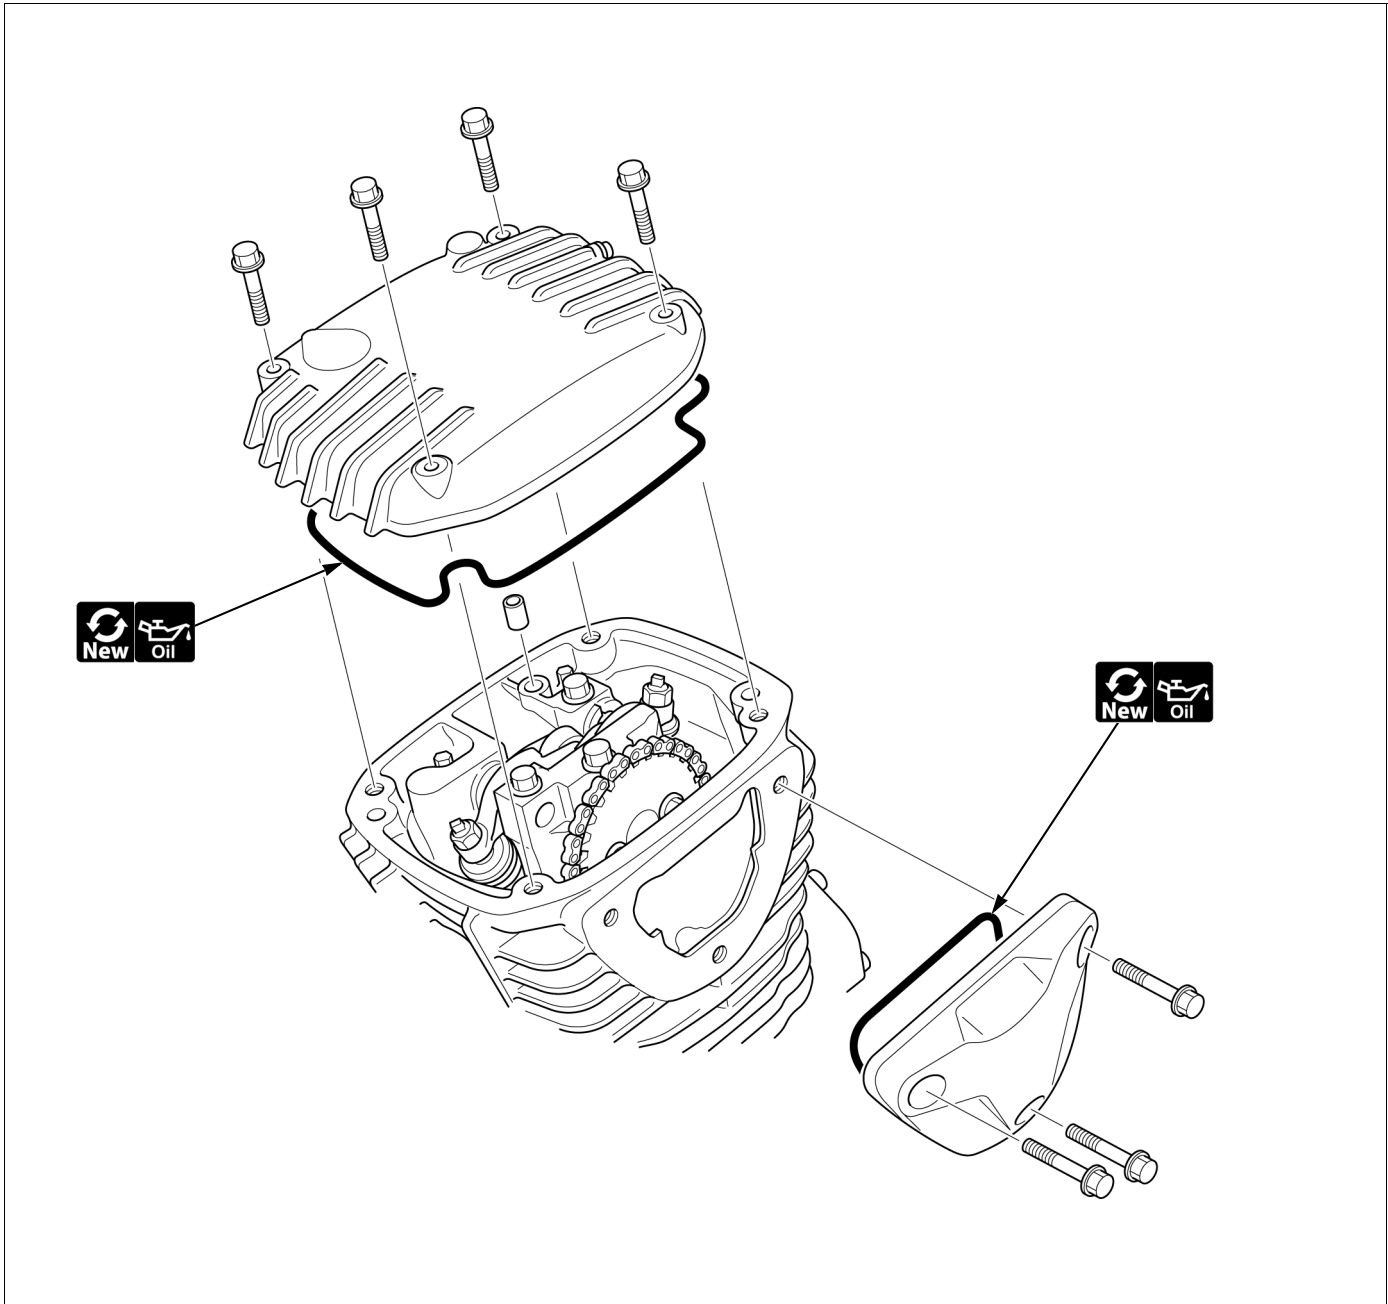

CYLINDER HEAD COVER

• Fuel tank shroud →3-6