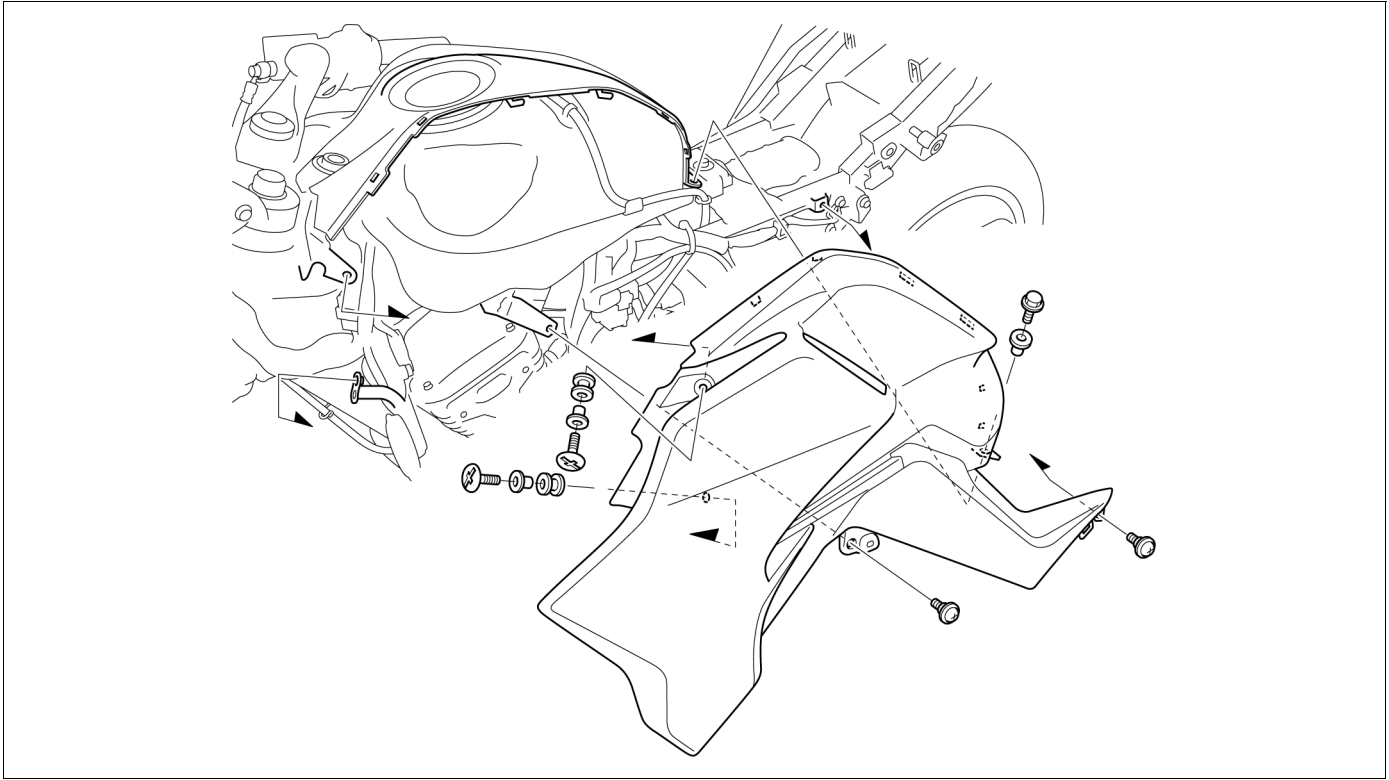

FUEL TANK SHROUD

• Rear cowl → 3-5