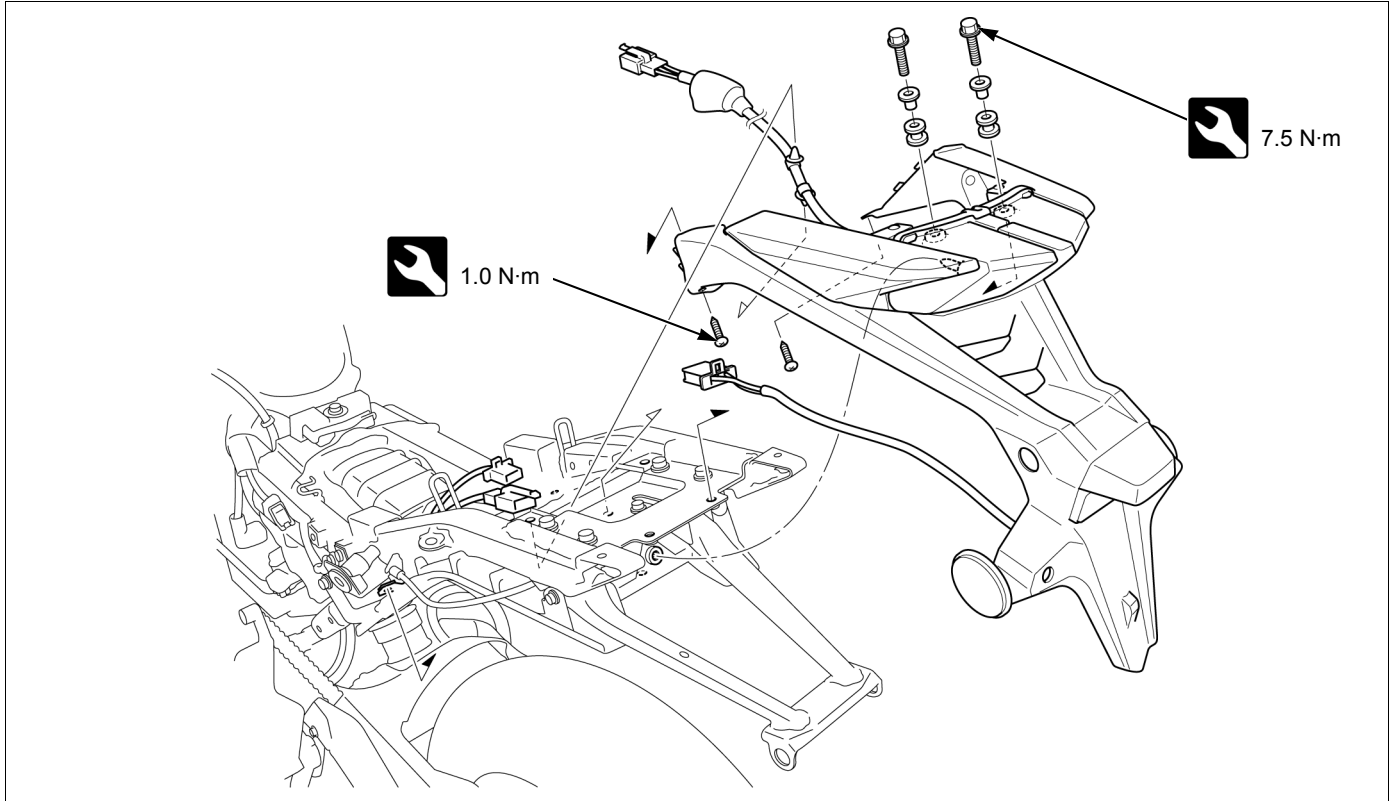

# REAR FENDER A

• Rear cowl →3-5

• Brake/tail light unit →4-28