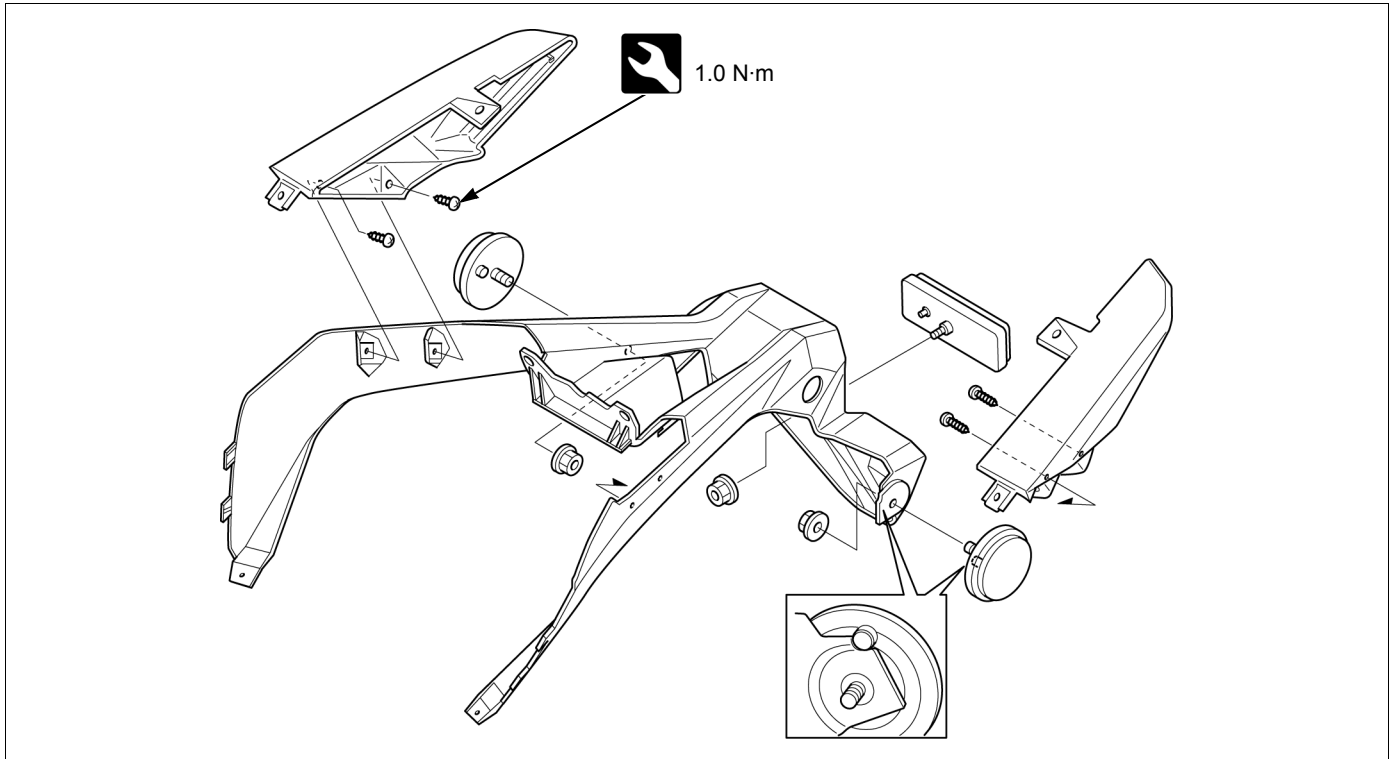

# REAR FENDER A

• Rear cowl →3-5

• Brake/tail light unit →4-28