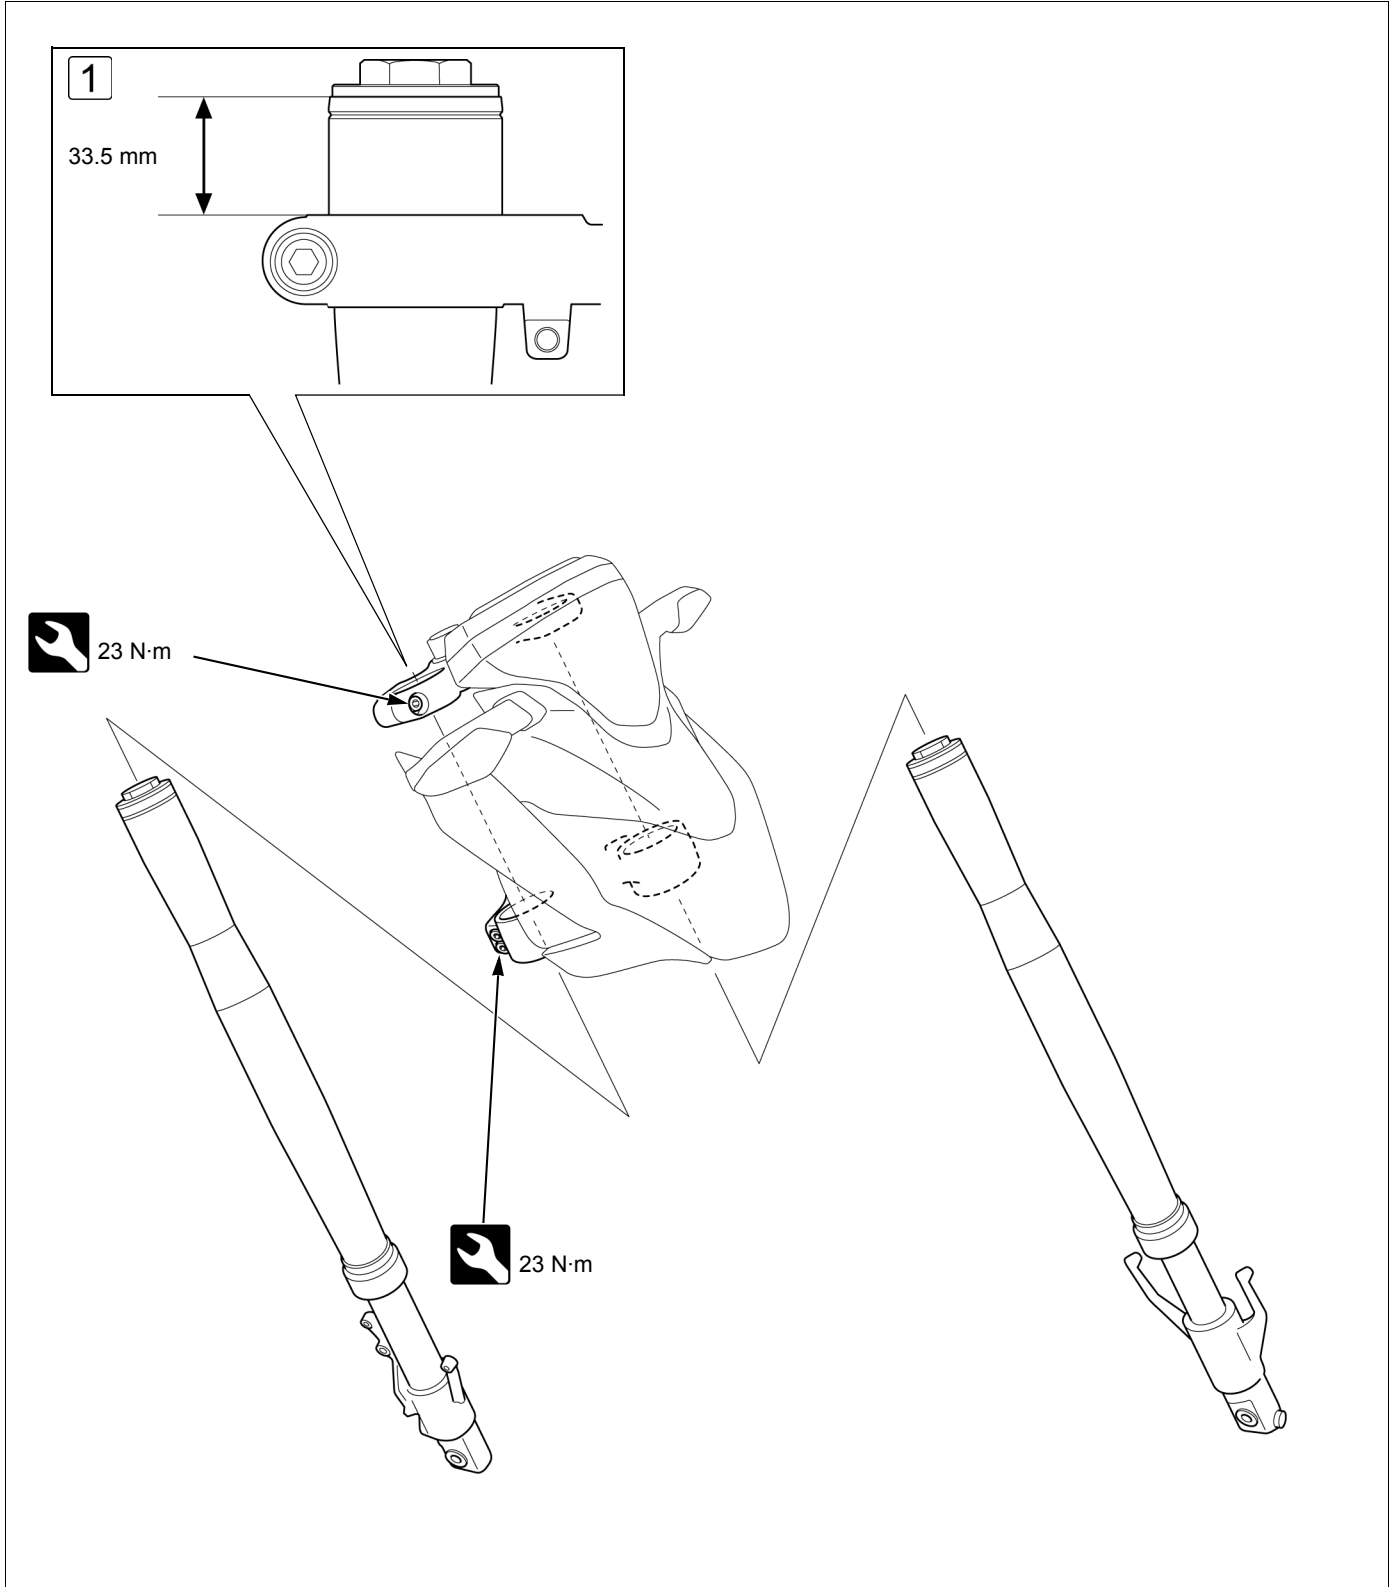

# FORK

- Handlebar →3-19
- Front fender →3-8
- Brake caliper →3-27

- ① Install the front fork so that the length from the top bridge surface is 33.5 mm.