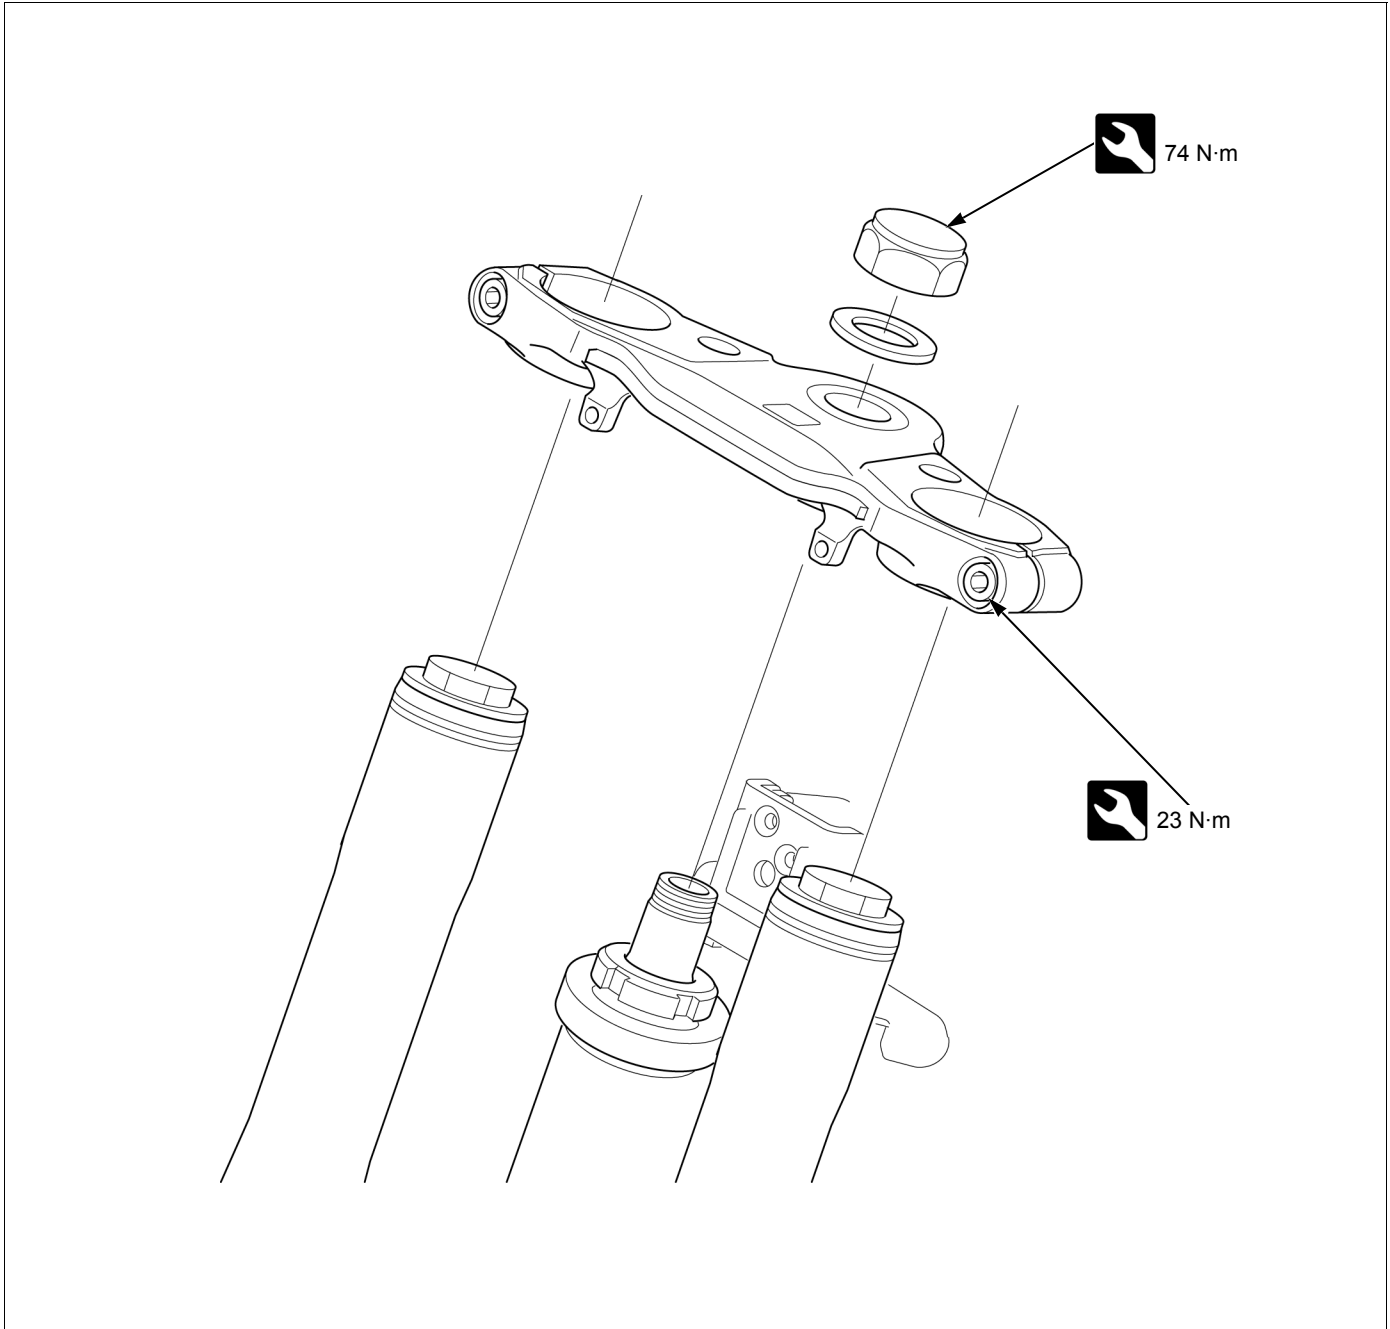

# STEERING STEM

## TOP BRIDGE

- Handlebar → 3-19
- Front visor → 3-7