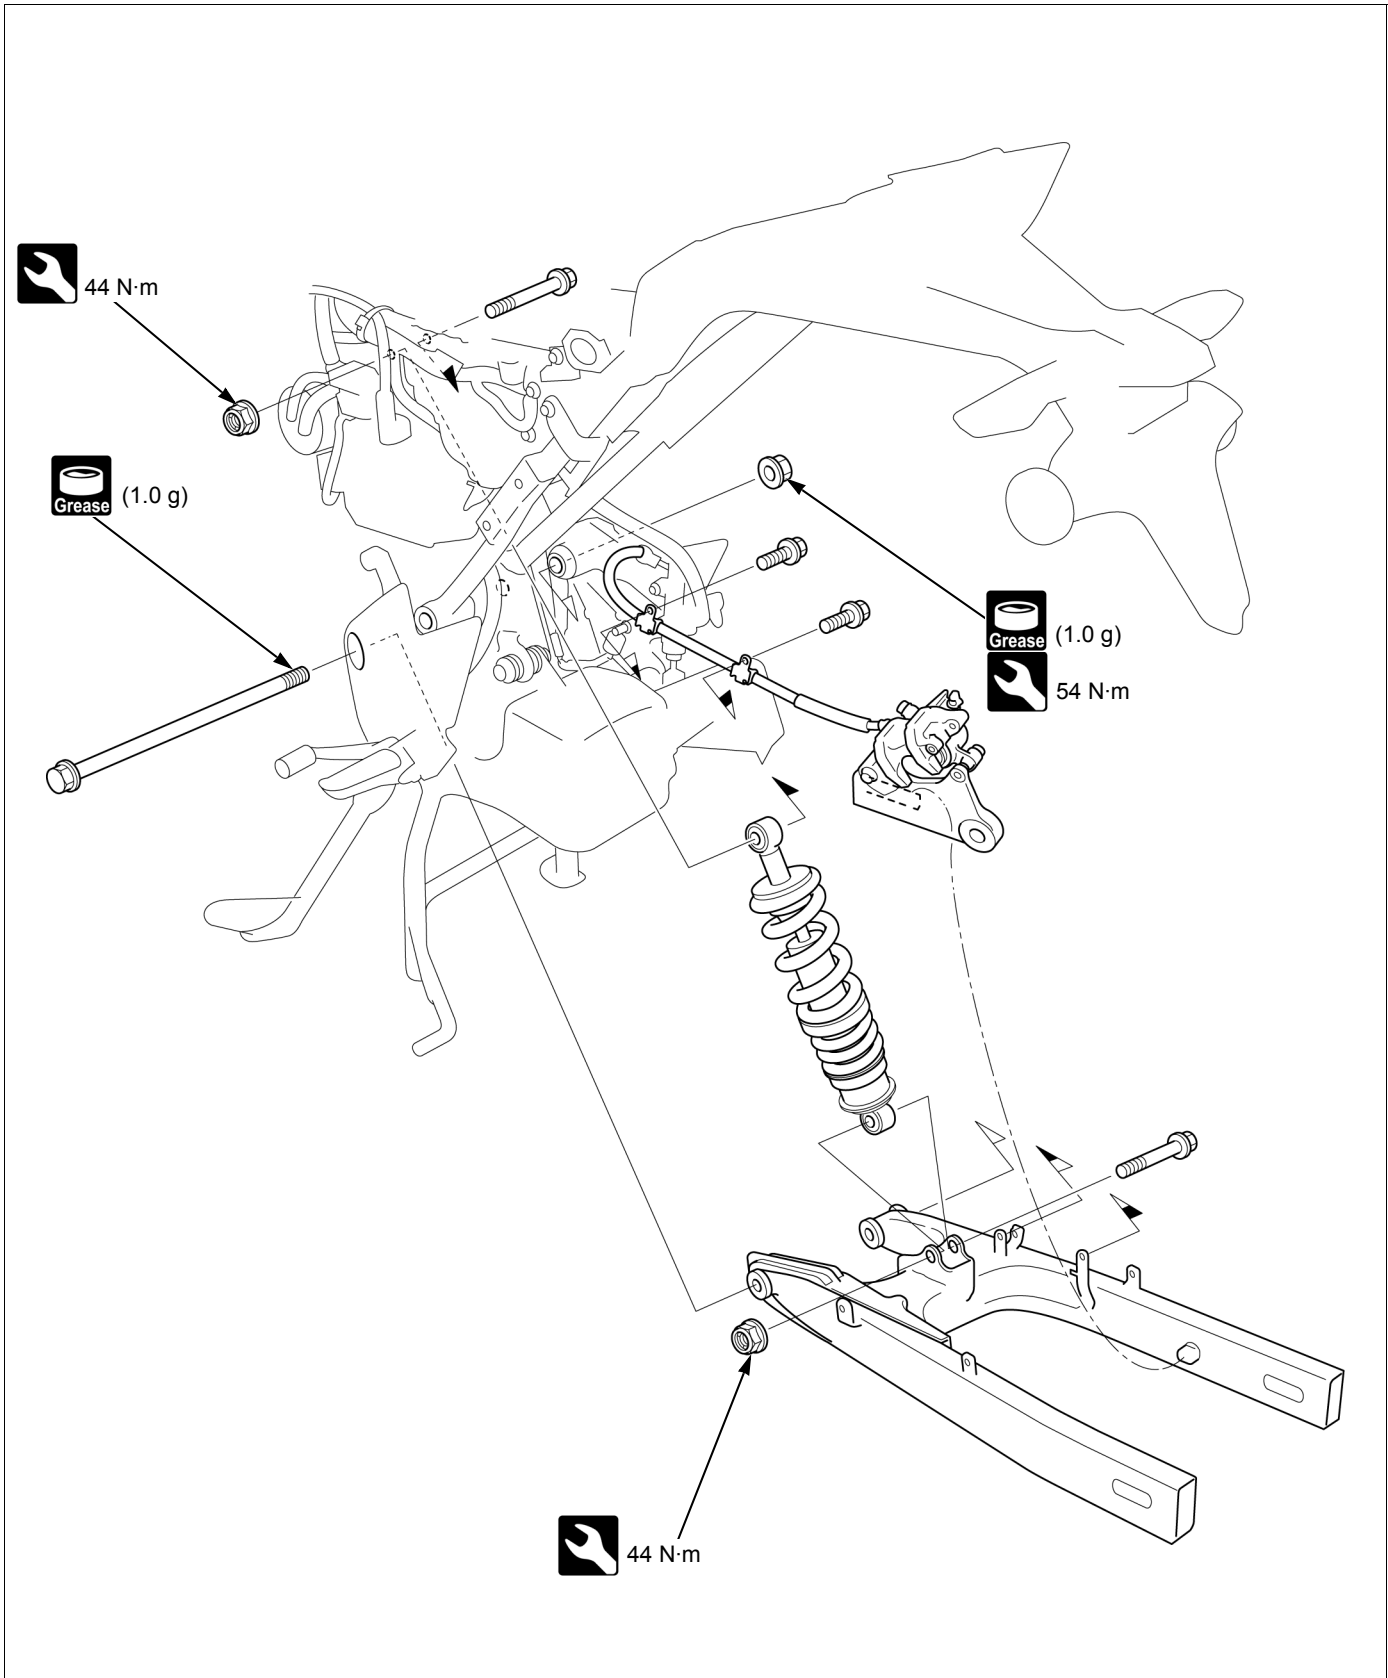

REAR SUSPENSION

- Rear cowl → 3-5
- Drive chain cover → 3-10
- Rear wheel → 3-22