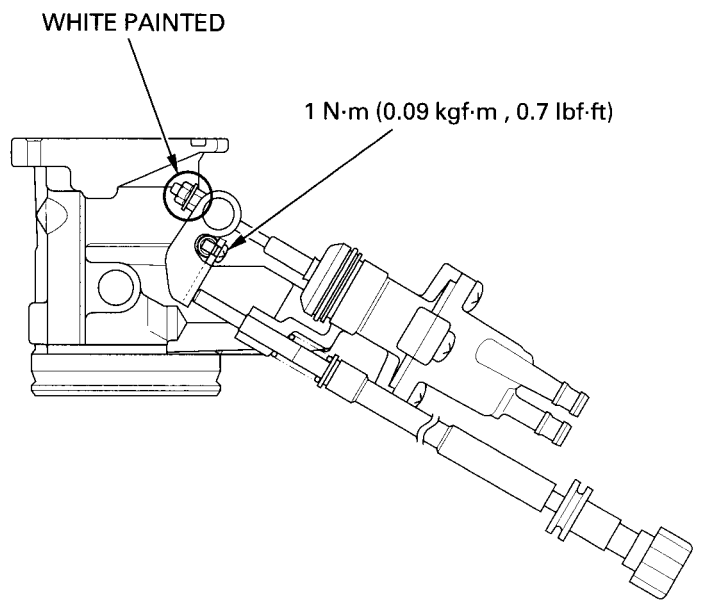

# FUEL SYSTEM (Programmed Fuel Injection)

THROTTLE LINK VIEW:

WAX UNIT AND STARTER VALVE LINK VIEW:

## THROTTLE BODY VACUUM TUBE ROUTING