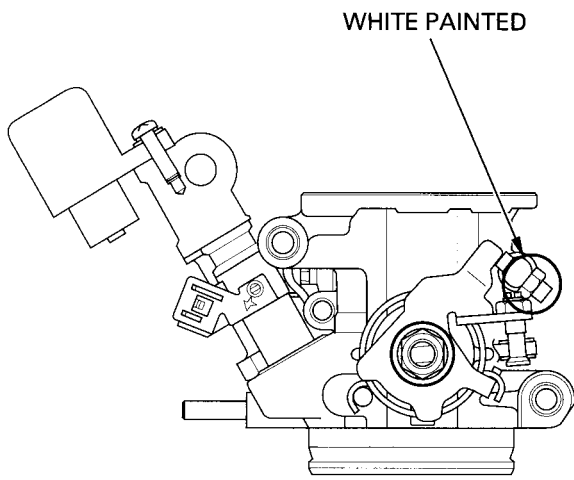

# FUEL SYSTEM (Programmed Fuel Injection)

THROTTLE LINK VIEW:

WAX UNIT AND STARTER VALVE LINK VIEW:

## THROTTLE BODY VACUUM TUBE ROUTING