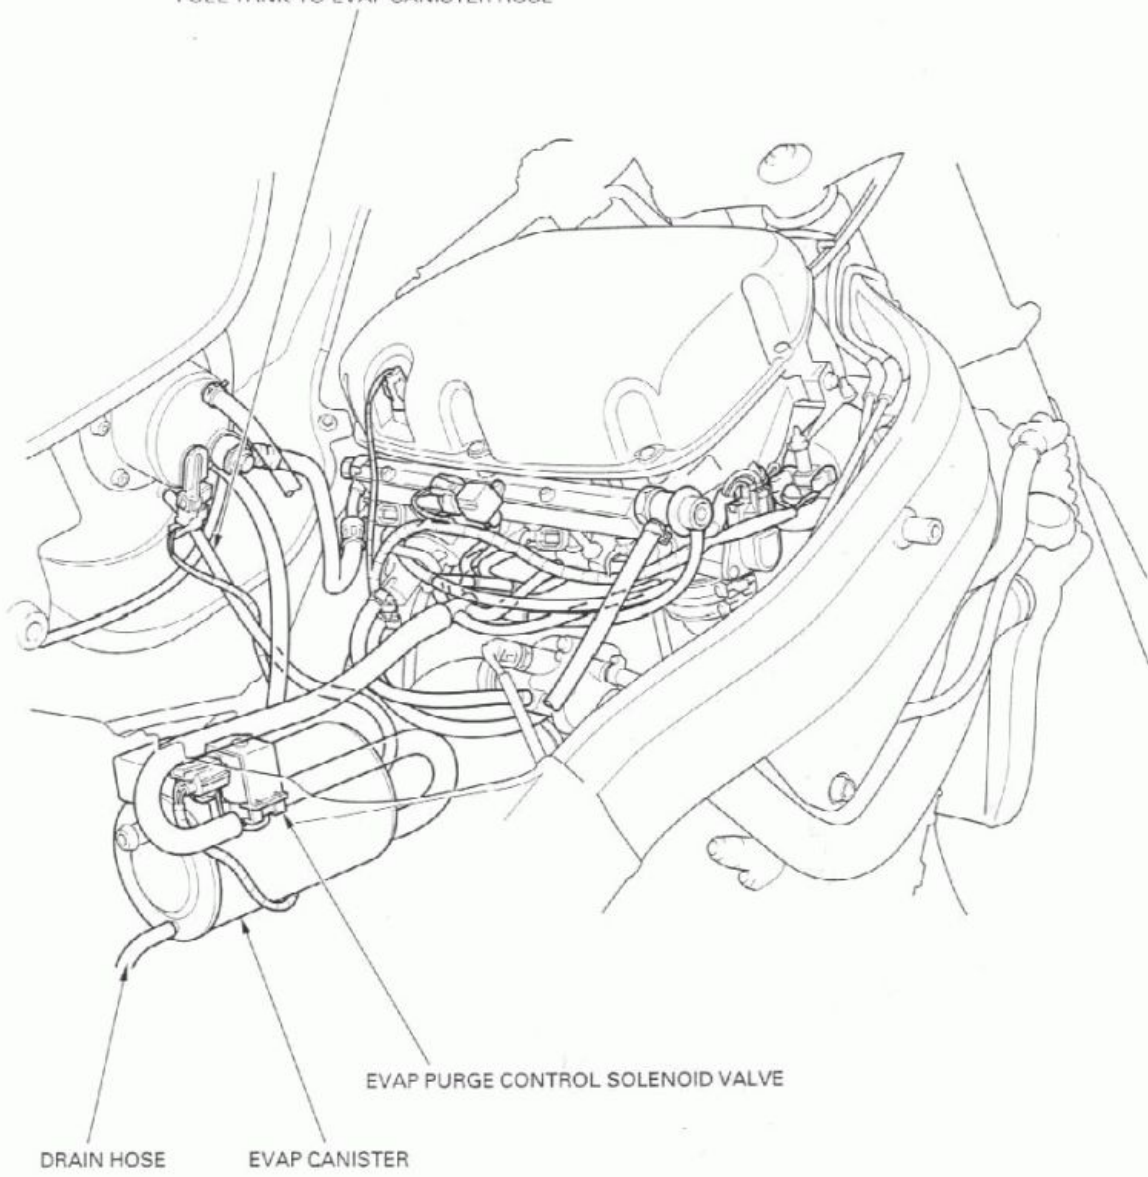

FUEL TANK-TO-EVAP CANISTER HOSE

DRAIN HOSE

EVAP CANISTER

EVAP PURGE CONTROL SOLENOID VALVE