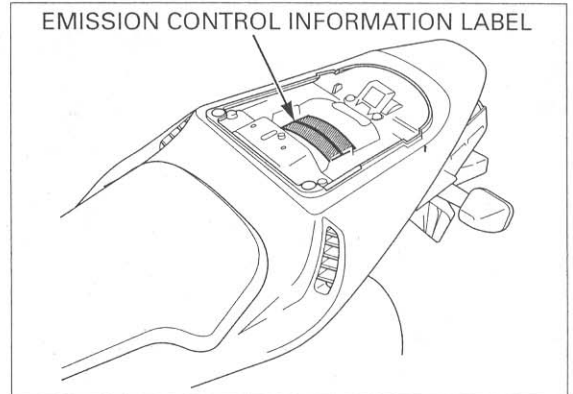

EMISSION CONTROL INFORMATION LABELS (U.S.A. only)

An Emission Control Information Label is located on the as shown. The fuel tank must be opened to read it. Refer to page 6-61 fuel tank opening.

VACUUM HOSE ROUTING DIAGRAM LABEL (CALIFORNIA TYPE ONLY)

The Vacuum Hose Routing Diagram Label is on the air cleaner housing cover as shown. The fuel tank must be opened to read it. Refer to page 6-61 for fuel tank opening.