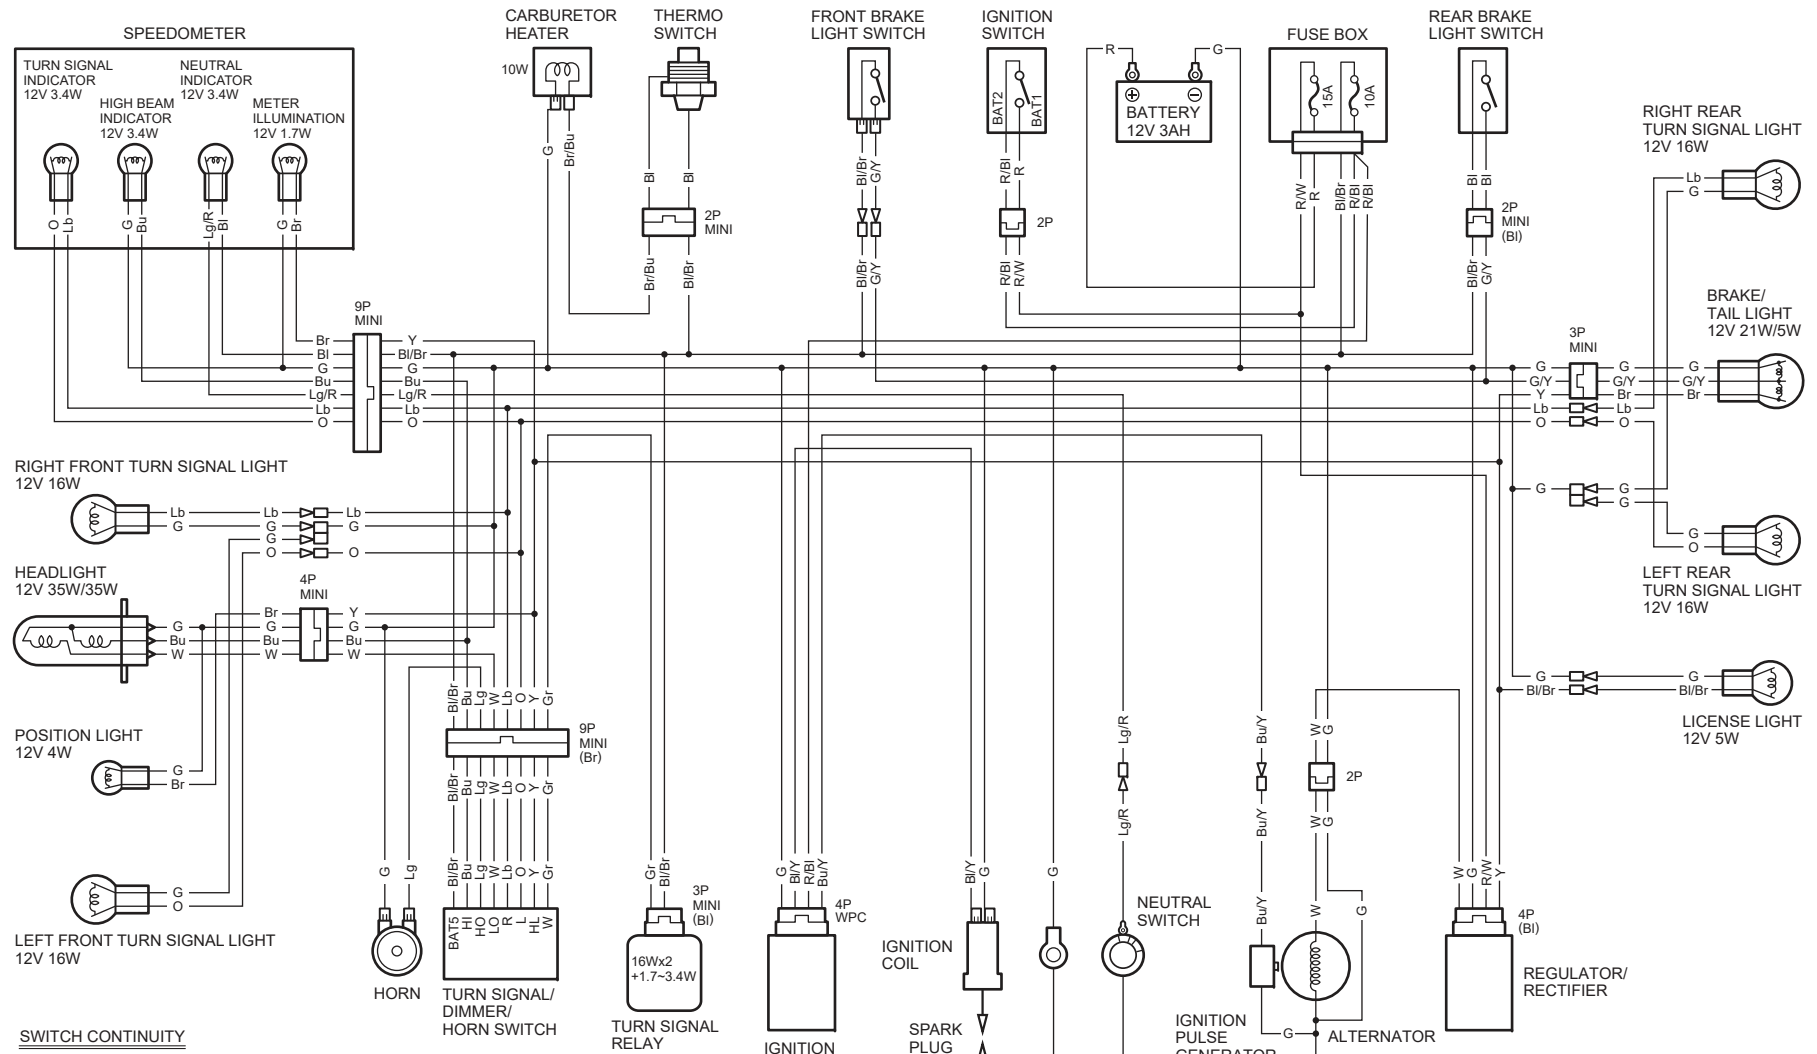

XR125LK (DK TYPE)

WIRING DIAGRAMS

SWITCH CONTINUITY

IGNITION SWITCH		TURN SIGNAL SWITCH				DIMMER SWITCH				HORN SWITCH		
	BAT1	BAT2	W	R	L	H/L	LO	HI	HO	BAT5		
ON	○	○										
OFF												
LOCK												
COLOR	R	R/BI	Gr	Lb	O	Y	W	Bu	Lg	BI/Br		

BI	BLACK	Br	BROWN
Y	YELLOW	O	ORANGE
Bu	BLUE	Lb	LIGHT BLUE
G	GREEN	Lg	LIGHT GREEN
R	RED	Gr	GRAY
W	WHITE	P	PINK

COLOR COMB : GROUND/MARKING