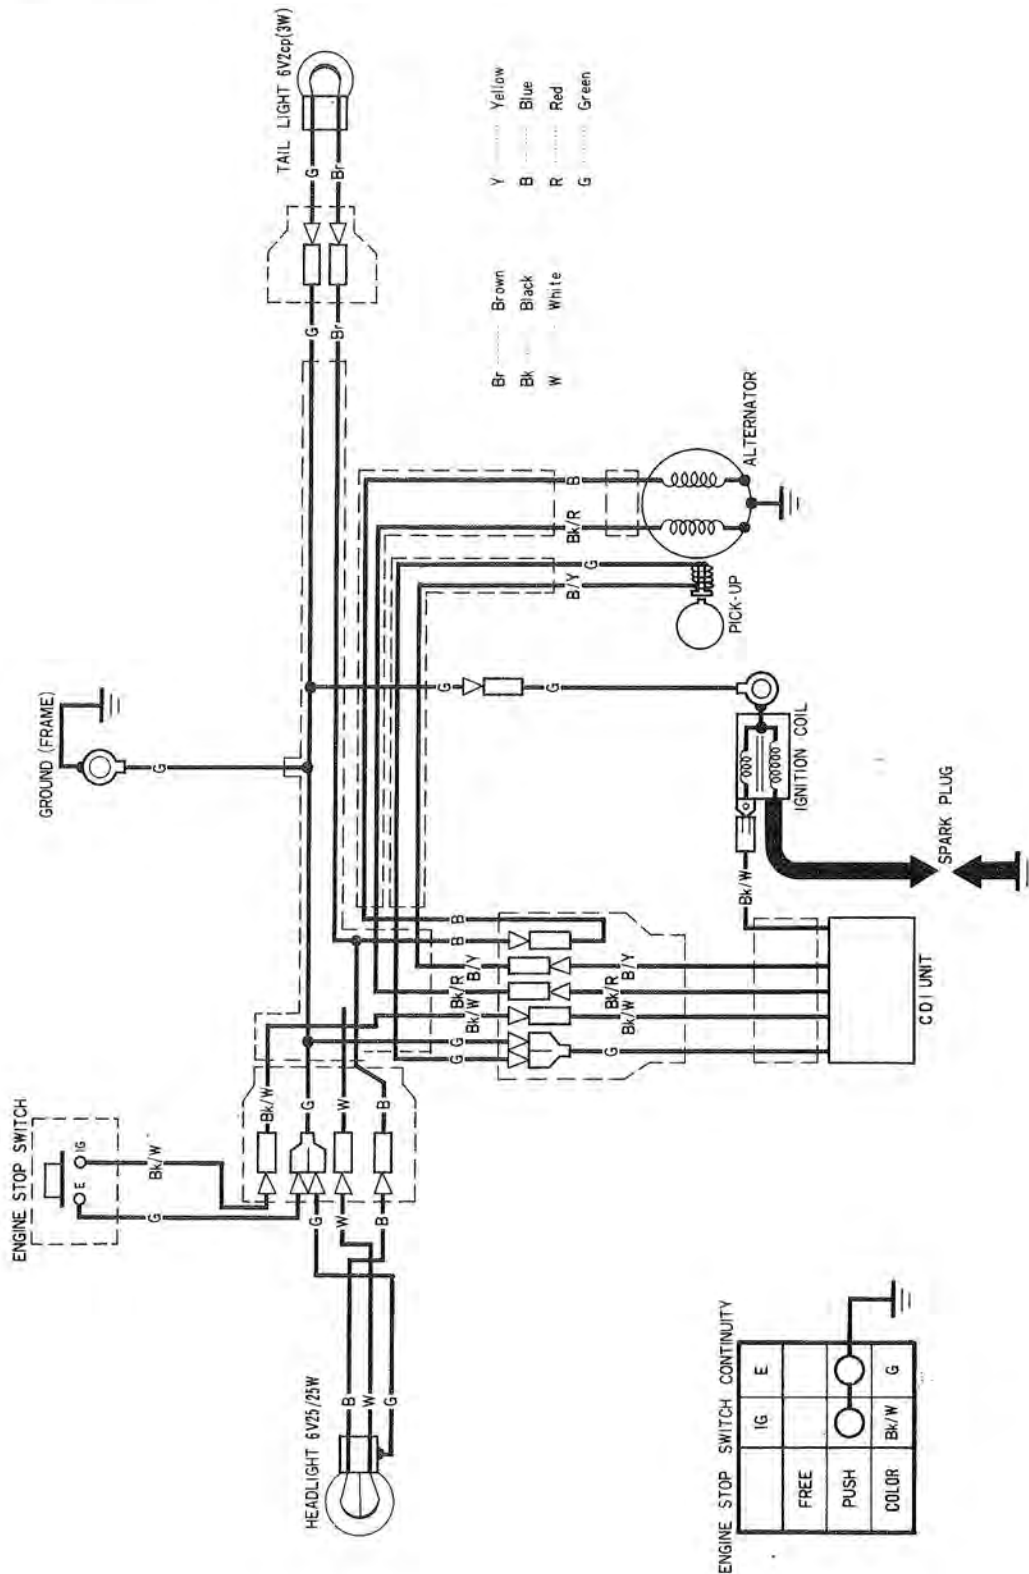

WIRING DIAGRAM

0030Z—MA0—0001

ENGINE STOP SWITCH CONTINUITY

IG	E	
FREE		
PUSH		
COLOR	Bk/W	G