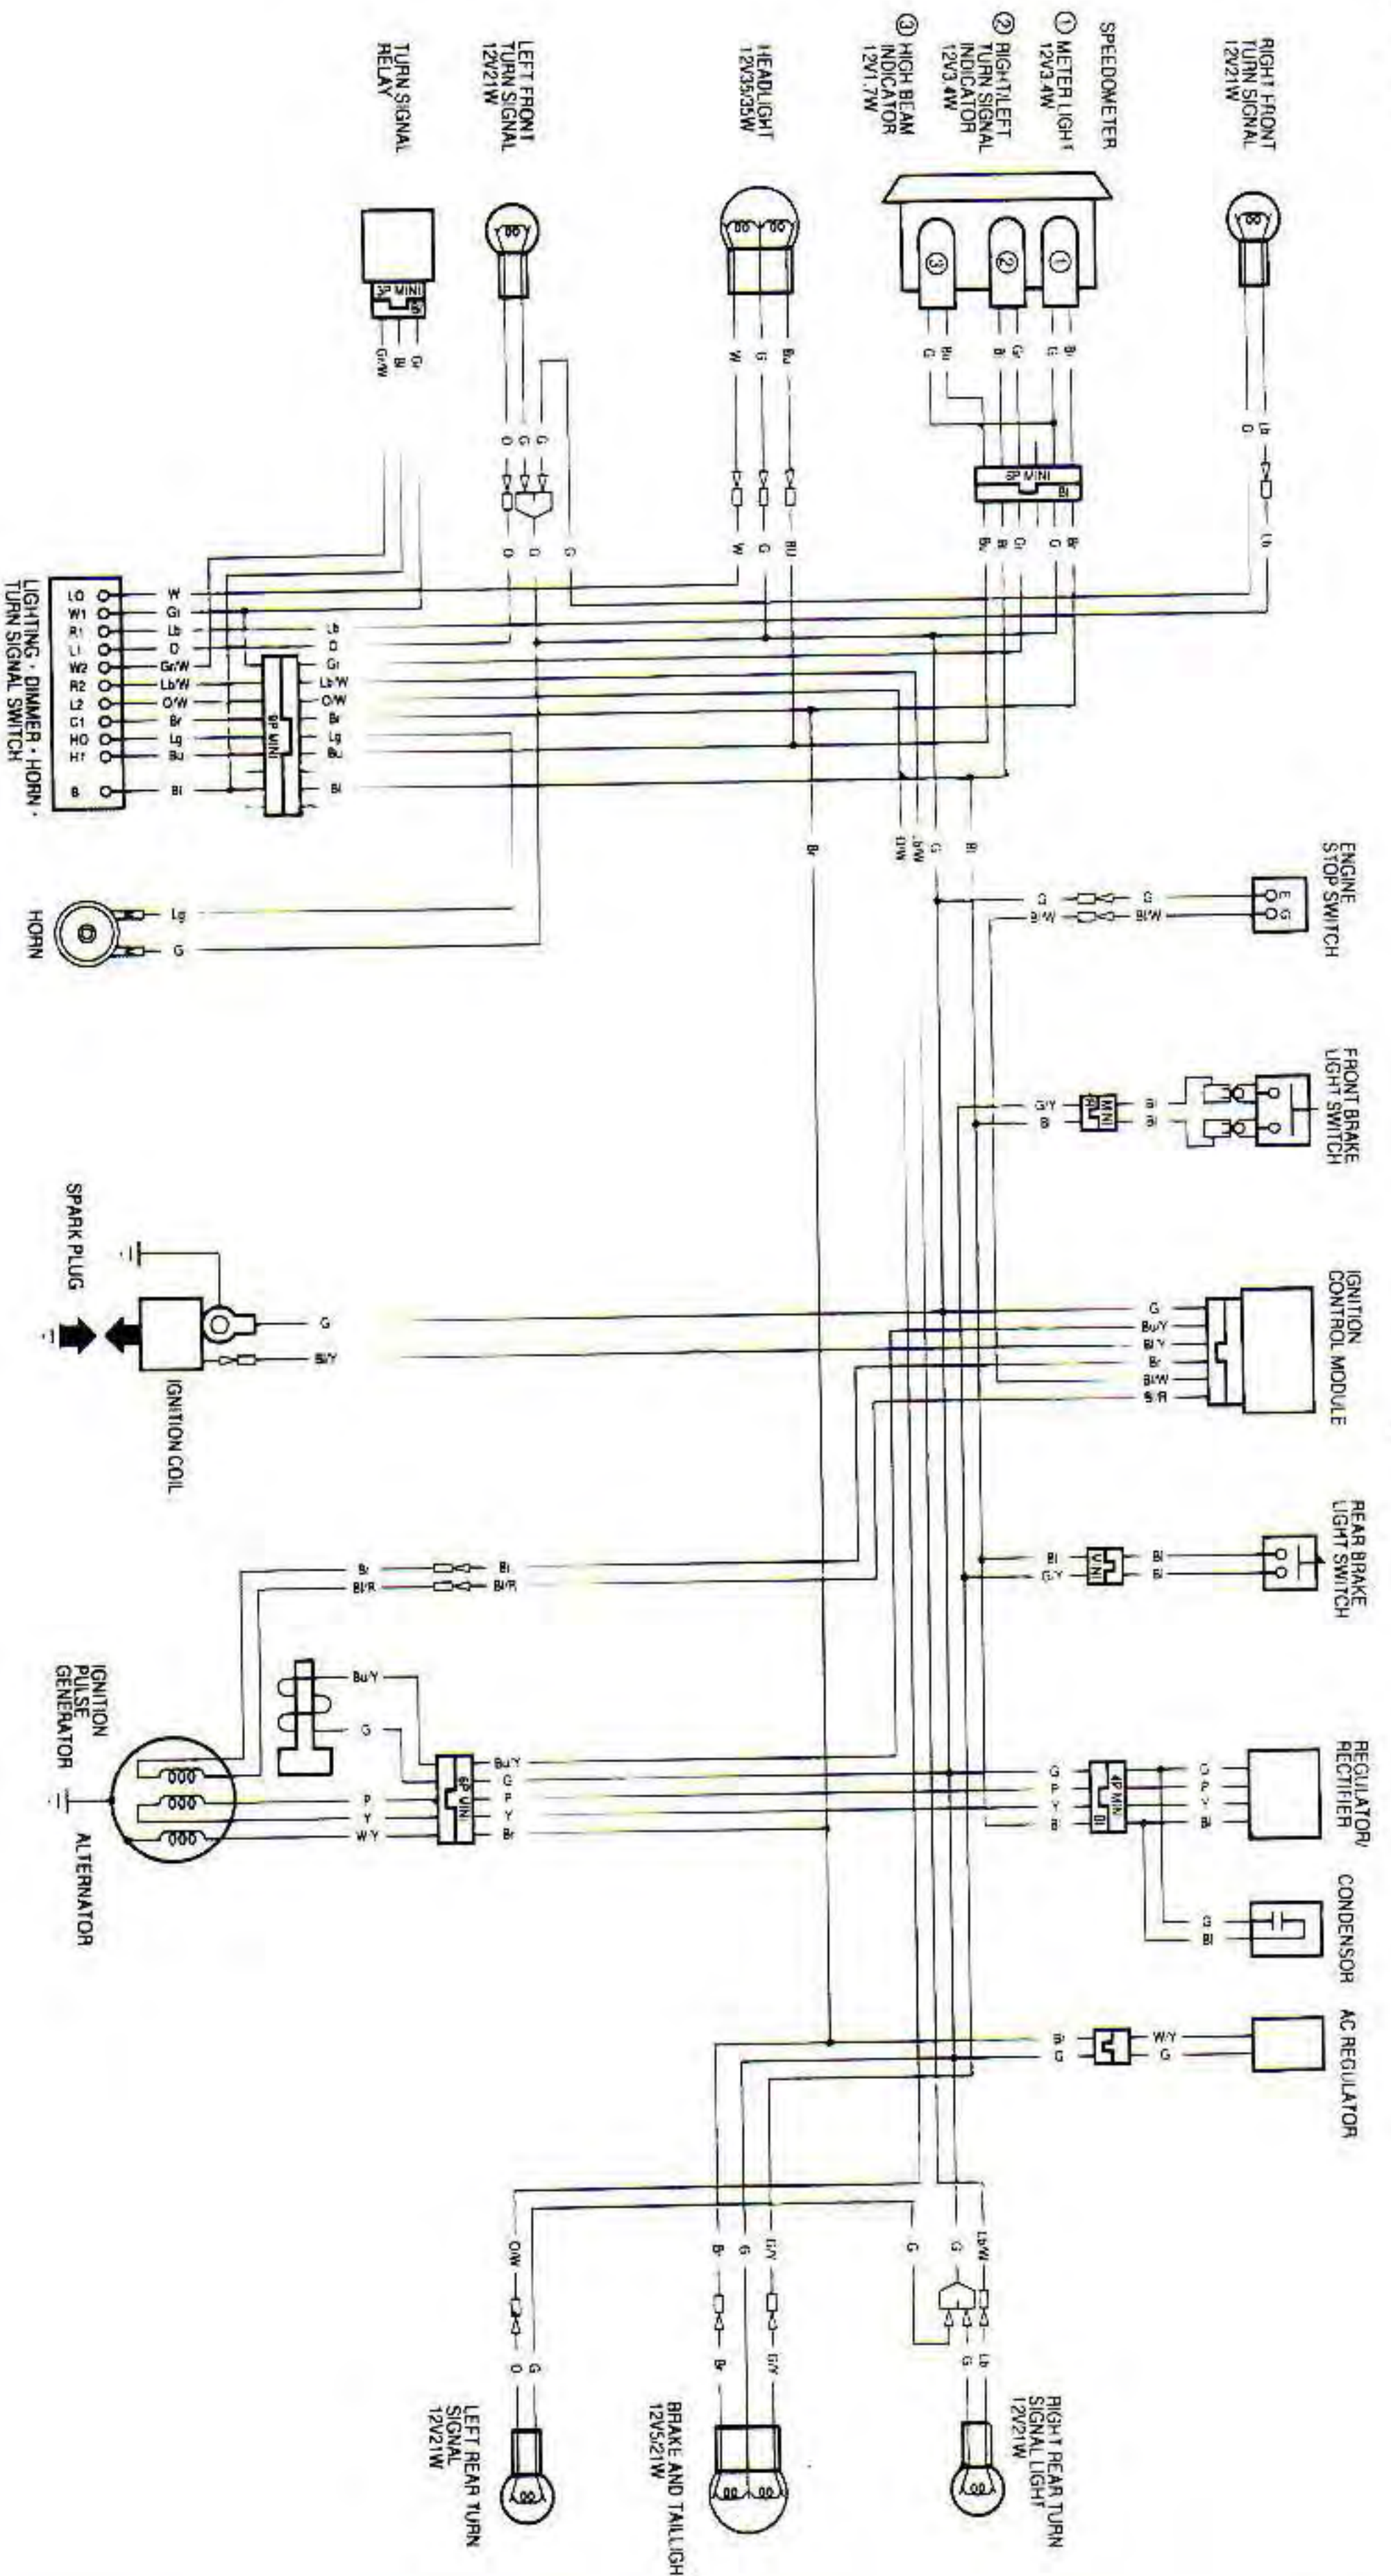

Type U :

SWITCH CONTINUITY

ENGINE STOP SWITCH

	IG	E
ON	○	○
OFF	○	○
COND. COLOR	BR/W	G

DIMMER SWITCH

	HI	CI	LO
ON	○	○	○
OFF	○	○	○
COND. COLOR	BU	BR	W

TURN SIGNAL SWITCH

	L1	WT	R1	L2	WT	R2
ON	○	○	○	○	○	○
OFF	○	○	○	○	○	○
COND. COLOR	Q	GR	LB	OW	GR	LMW

HORN SWITCH

	HO	B
PUSH	○	○
FREE	○	○
COND. COLOR	LG	B

COLOR COMB : GROUND MARKING

Bl	BLACK	Br	BROWN
Y	YELLOW	O	ORANGE
Blu	BLUE	Lb	LIGHT BLUE
G	GREEN	Lg	LIGHT GREEN
R	RED	P	PINK
W	WHITE	Gr	GRAY

0030Z-MBN-6500